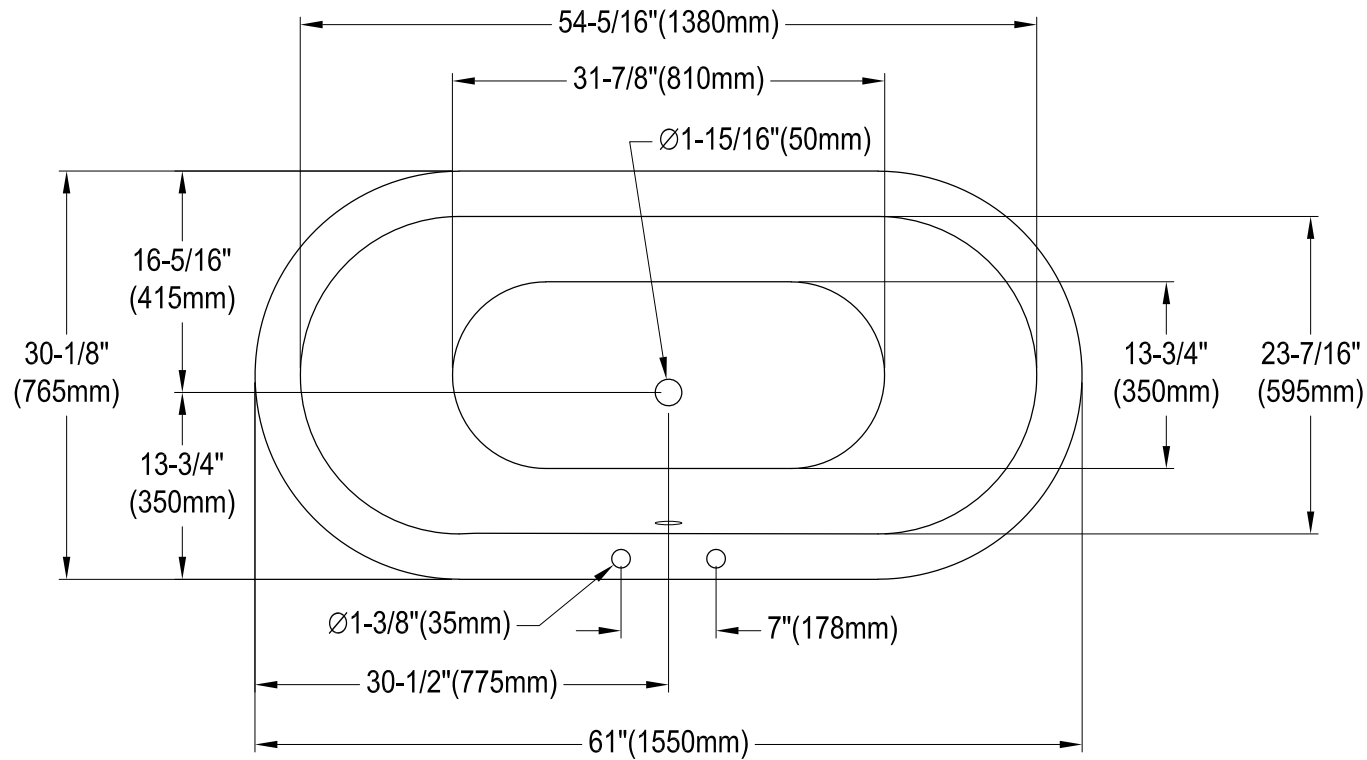

# VCT7DS6130NC0,1,5,8

61" Cast Iron Clawfoot Tub With 7" Faucet Drillings

M10 x 20 (4 pcs)

Section A-A