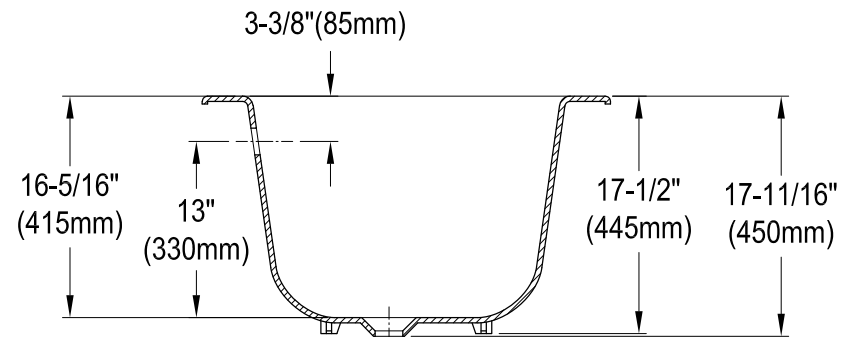

# VCT7DS6130NC0,1,5,8

61" Cast Iron Clawfoot Tub With 7" Faucet Drillings

M10 x 20 (4 pcs)

Section A-A