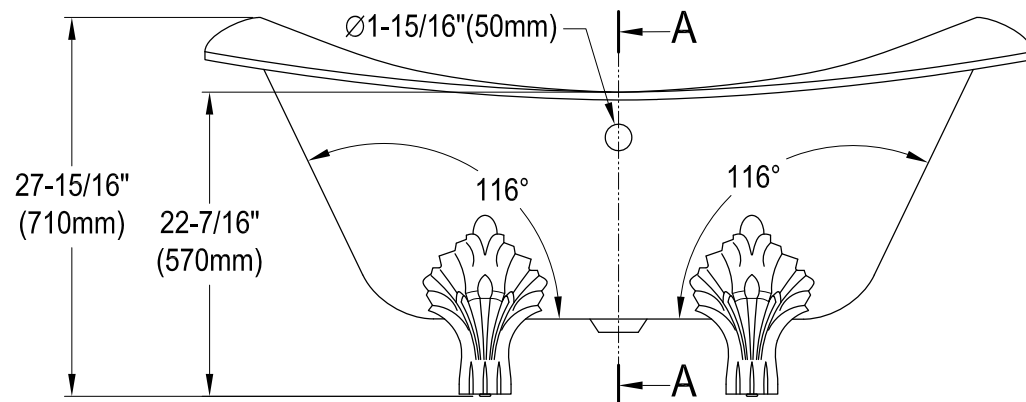

# VCT7DS6130NC0,1,5,8

61" Cast Iron Clawfoot Tub With 7" Faucet Drillings

M10 x 20 (4 pcs)

Section A-A